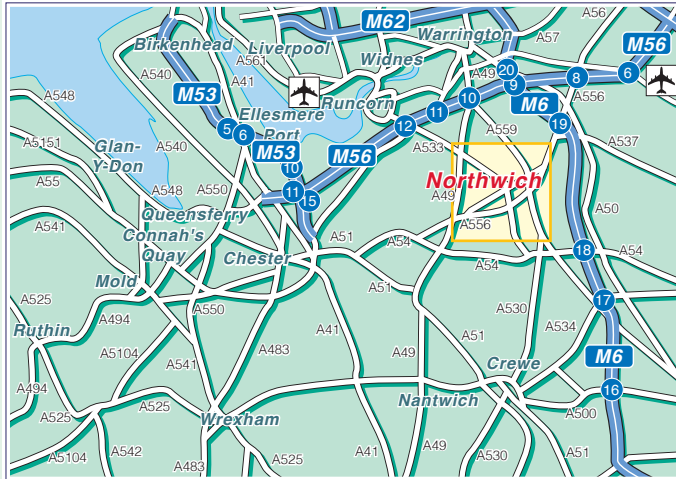

### Public Transport

By Rail, Northwich Station.  
Approximately 10 minutes walk away.  
For information on train operators and times phone  
National Rail Enquiries on 0845 7484950.

By Air, Manchester Airport.  
Approximately 20 minutes drive away.