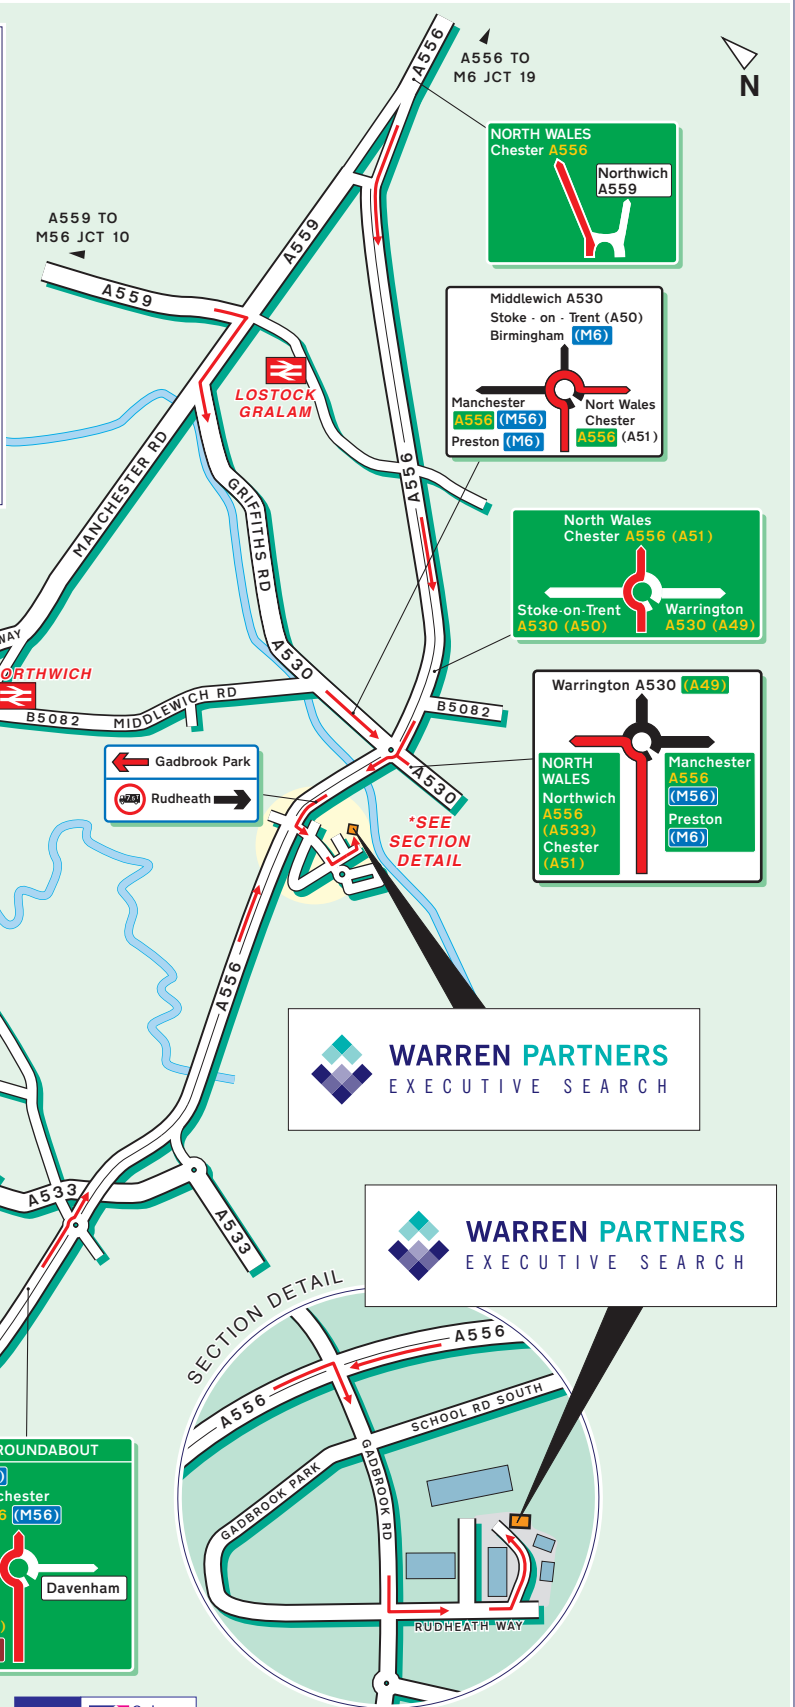

### Public Transport

By Rail, Northwich Station.  
Approximately 10 minutes walk away.  
For information on train operators and times phone  
National Rail Enquiries on 0845 7484950.

By Air, Manchester Airport.  
Approximately 20 minutes drive away.