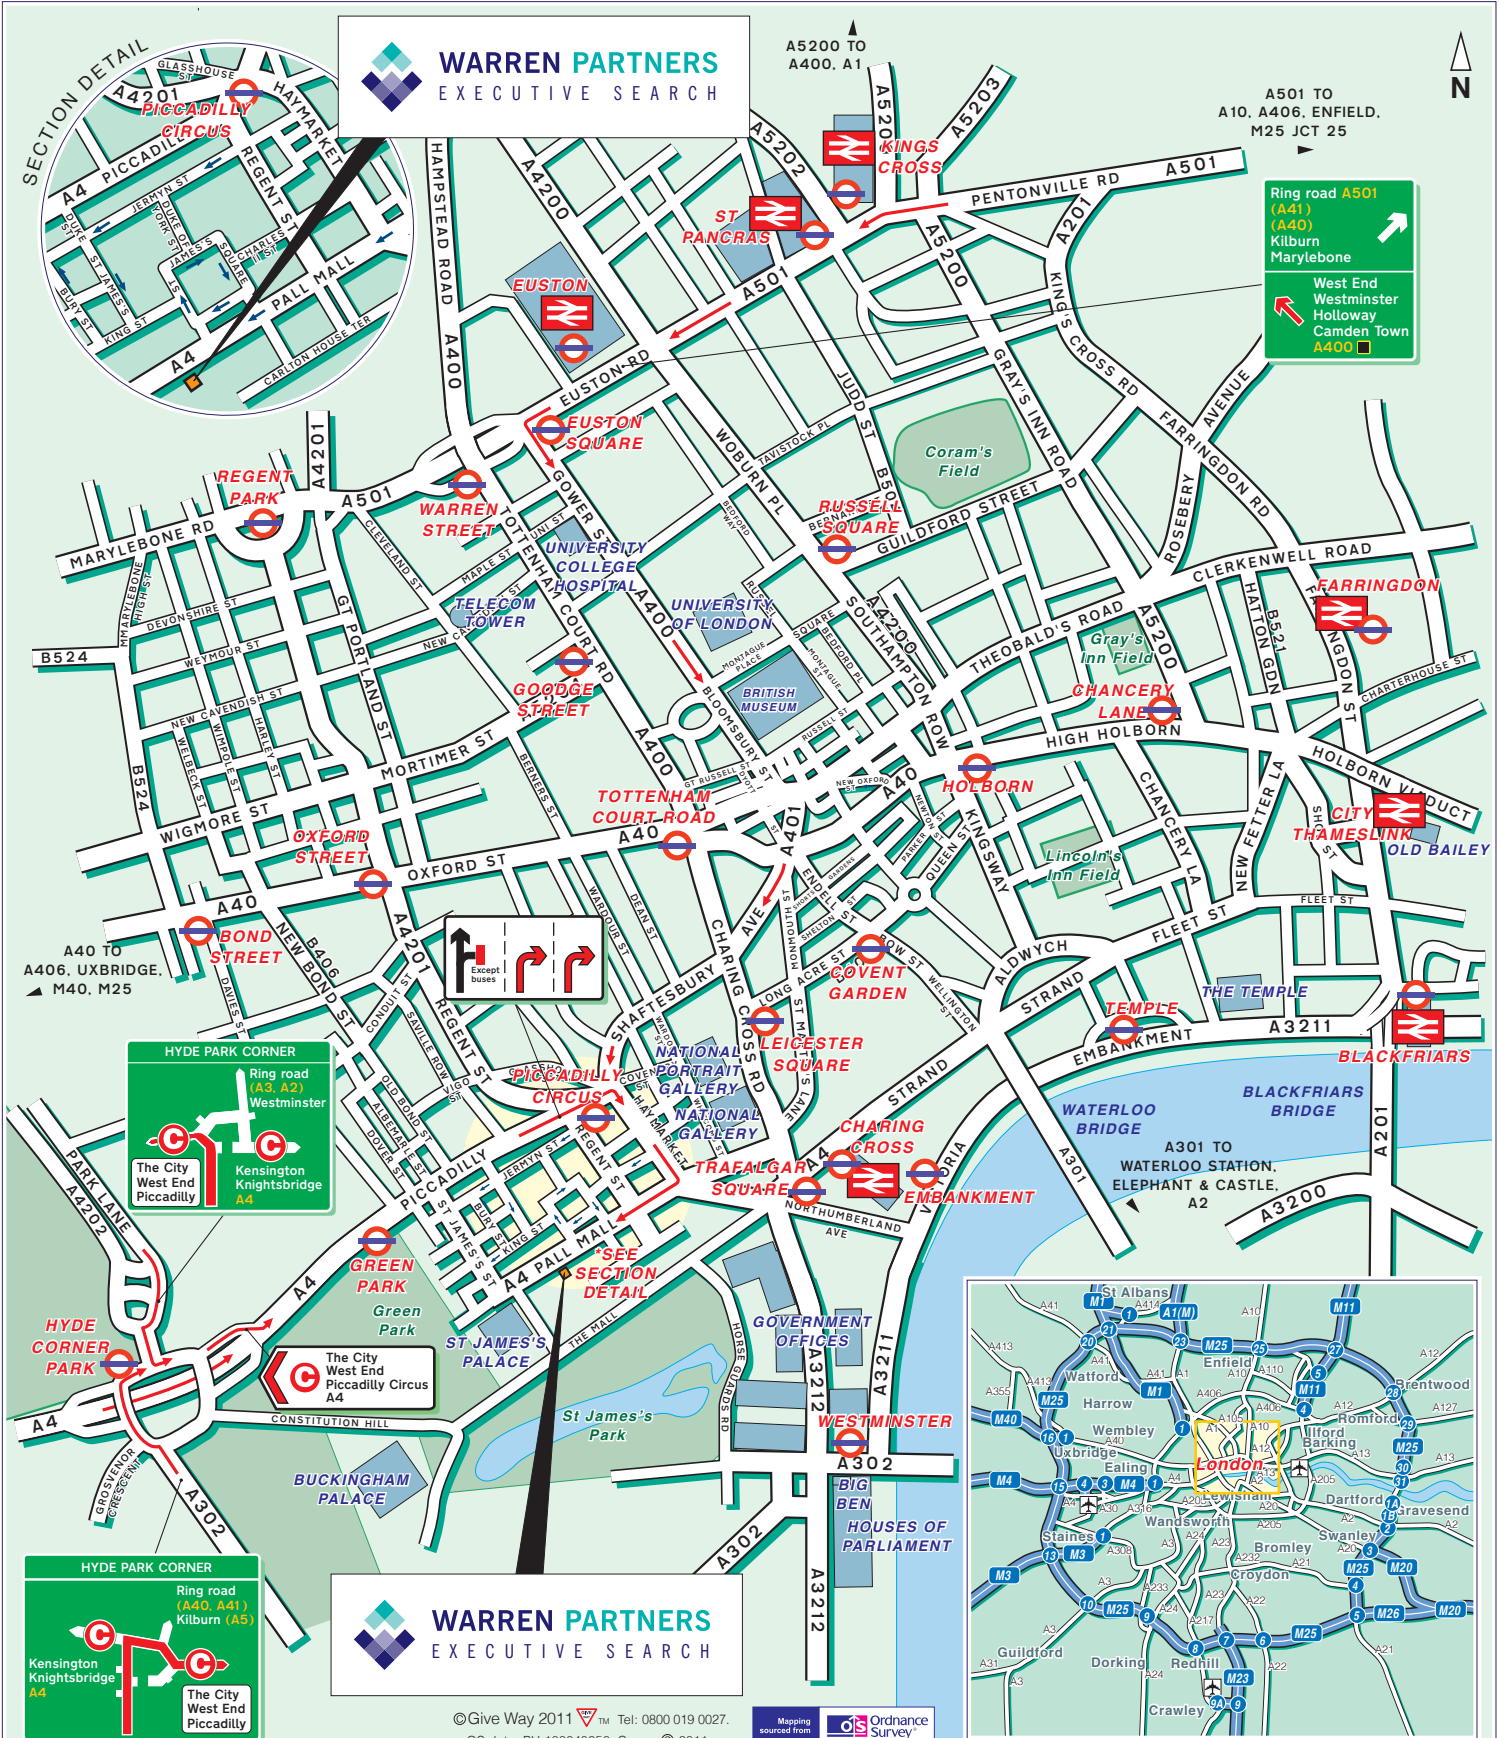

### Public Transport

By Rail, Charing Cross Station.  
Approximately 10 minutes walk away.  
For information on train operators and times phone  
National Rail Enquiries on 0845 7484950.

By Underground, Green Park Station.  
Approximately 5 minutes walk away.

By Air, Heathrow Airport & London City Airport.  
Both are approximately 30 minutes drive away.

**WARREN PARTNERS**  
EXECUTIVE SEARCH

**WARREN PARTNERS**  
EXECUTIVE SEARCH

© Give Way 2011. TM. Tel: 0800 019 0027.  
OS data. PU 100040256. Crown © 2011.

Mapping sourced from Ordnance Survey